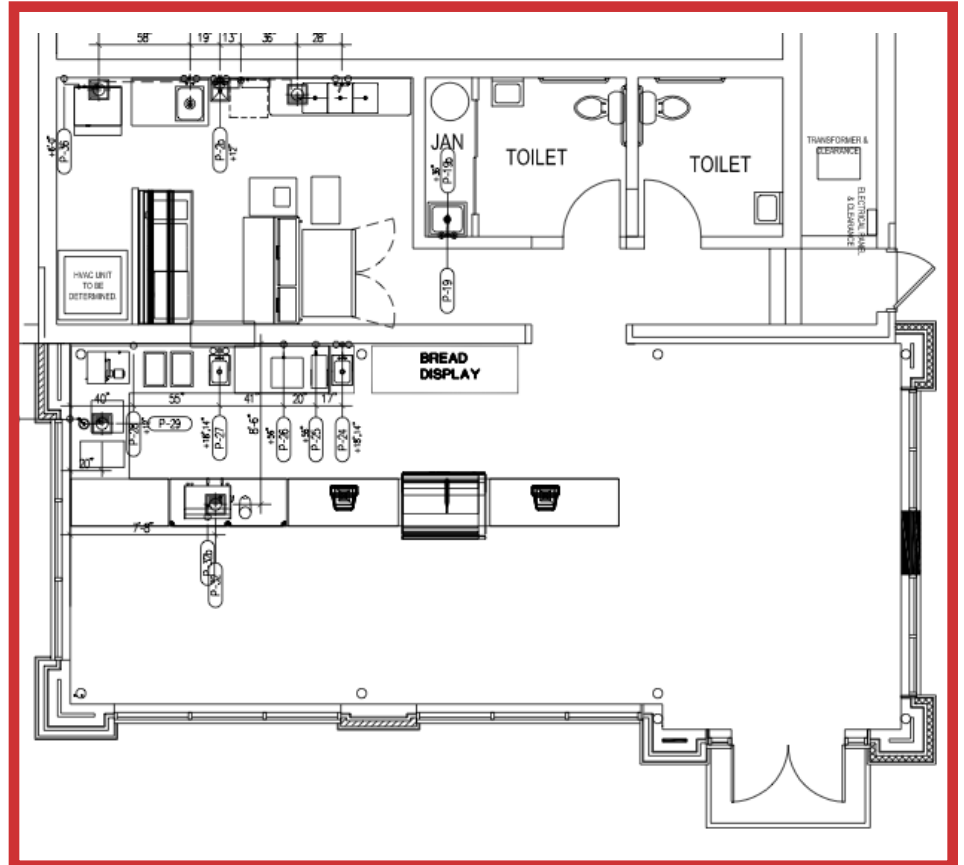

Atwater's Cafe

RETAIL LOCATIONS AND MARKETS IN BALTIMORE/WASHINGTON AREA

PROTOTYPICAL LAYOUT

ATWATER'S CURRENT LOCATIONS

Belvedere Square - Atwater's Market Concept Store
529 E. Belvedere Avenue, Baltimore, MD 21212

Falls Road - Atwater's Cafe
1407 Clarkview Road, Baltimore, MD 21209

Kenilworth - Atwater's Cafe
798 Kenilworth Drive, Towson, MD 21204

Catonsville - Atwater's Cafe
815 Frederick Road, Catonsville, MD 21228